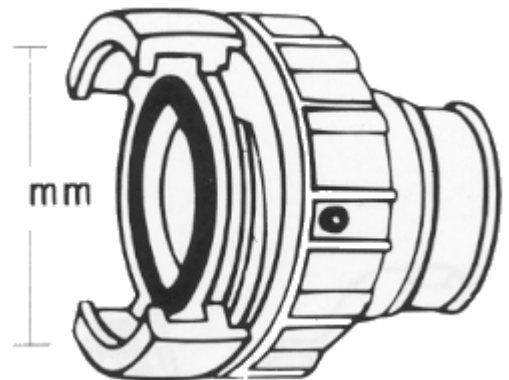

Fire fighting fitting

NOR

Brass and aluminum Nor couplings are available in 3 sizes, 50, 66 and 83

Applications:

NOR coupling for fire hoses and fire equipment.

Material:

Aluminium and Brass

NOR couplings Aluminium

Couplings

BOD Name	BOD Code	Lud D/mm	Hose ID/mm	Price / Euro
NORC50/25AL	NORC5025AL	50	25	
NORC50/32AL	NORC5032AL	50	32	
NORC50/38AL	NORC5038AL	50	38	
NORC50/42AL	NORC5042AL	50	42	
NORC66/38AL	NORC6638AL	66	38	
NORC66/51AL	NORC6651AL	66	51	
NORC83/38AL	NORC8338AL	83	38	
NORC83/51AL	NORC8351AL	83	51	
NORC83/65AL	NOR8365AL	83	65	
NORC83/75AL	NOR8375AL	83	75	

Adaptor Male

BOD Name	BOD Code	Lud D/mm	Thread	Price / Euro
NORM50/25AL	NORM5025AL	50	G1"	
NORM50/32AL	NORM5032AL	50	G11/4"	
NORM50/38AL	NORM5038AL	50	G11/2"	
NORM50/50AL	NORM5050AL	50	G2"	
NORM66/38AL	NORM6638AL	66	G11/2"	
NORM66/50AL	NORM6650AL	66	G2"	
NORM83/38AL	NORM8338AL	83	G11/2"	
NORM83/50AL	NORM8450AL	83	G2"	